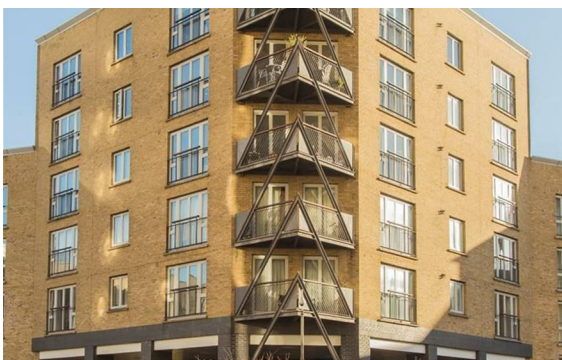

DAWN SANDOVAL

Residential

2 Bedrooms

Apartment

Located in London

£2,700 PCM

info@dawnsandovalresidential.cc www.dawnsandovalresidential.co.uk

0207 093 1702

DAWN SANDOVAL

Residential

5 Indescon Square
Lightermans Road
London
E14 9DQ

0207 093 1702

info@dawnsandovalresidential.com

www.dawnsandovalresidential.co.uk

Dawn Sandoval Residential are delighted to offer for rent this fabulous apartment located within this prestigious riverside development.